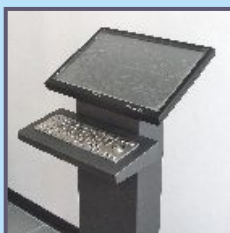

TOTEM Viper

Digital Signage - Information Point
Professional Touch Screen Solutions

www.microdata.it

TOTEM Viper Slim

- Metal Case Free Stand
- Anti Vibration adjustable feet
- Display 17", (19", 22" optional)
- Touch Screen Panel
- CPU Intel G2030 3,0 Ghz
- RAM 2 Gb DDR3
- HDD 320 Gb 2,5" SATA
- Dimensions 130 x 30 x 20 cm
- Weight about 35 Kg

€ 595,00

Specification

Modello	Totem Viper Slim
Display	Display 17", 19", 22" 16,7 M Colori
Touch Screen	Touch Screen Resistive Panel
Resolution	1280x1024 17"-1440x900 19"-1920 x 1080 22"
Brightness / Contrast	300 cd/m2 , 500:1
View Angle	O:170° V:170
CPU	Intel Dual Core, Core i3 / i7
RAM	2 Slot SO-DDR3 1333 Mhz - Max 8Gb
Hard Disk / SSD	2,5 " SATA HDD / SSD
Ports	3 USB 2.0, 1 Parallel, 1 VGA, PS/2 1 Serial, 1 Lan 10/100/1000
Temperature	Operation -5° / +50°
Humidity	40% - 80%
Dimensions	130 x 30 x 20 cm - Weight about 35 Kg
Structure	Metal Case free stand
Color	Standard Silver - Optional custom colours
Operation system	Windows XP, Windows 7/8 , Linux
Optional	Metallic Keyboard +Trackball, Thermal Printer Card Reader, Barcode, Wi-Fi., BlueTooth

Touch Screen Resistive Panel

Special Model For Disabled People

Customizable Keyboard, Printer..

Customizable Barcode and Printer

Dealer Welcome Contact us

Point of Sale

Public administration:

Transmitting information, news to citizens, route the public
Museums, Exhibitions, Theatres, Libraries:
Inform about events, description of exhibits, research
Hotel, Shops, Points of Sale:
Vehicular communications, advertising, Offers, Promo
Exhibition Stands, Open House:
Description services, Exhibits, and Promo Offers
Hospitals, Nursing Homes, Clinics:
Communicate information, Timetables, Services, Routes
Pharmacies, Medical Studies, Dentists, lab. analysis:
Promote Products, Services, Initiatives, News
Banks, Insurance, Financial, Companies
Staff communication, promoting its services